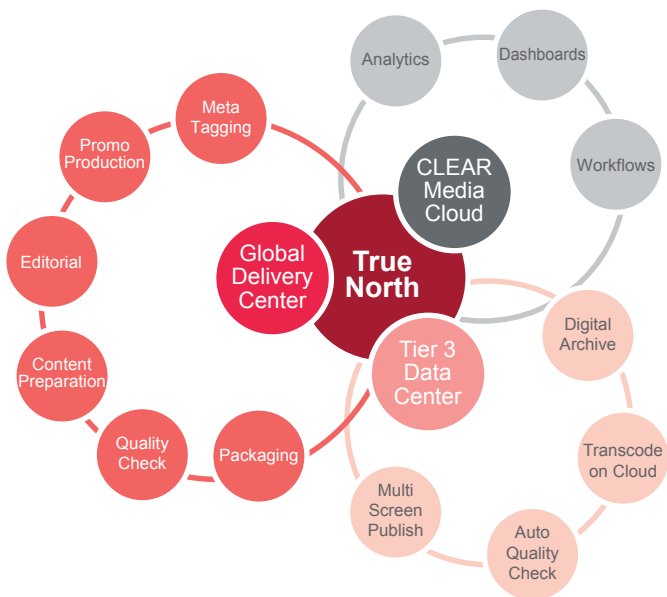

Who Loves CLEAR™

Broadcasters

Studios

Brands

Sports

Infrastructure

TRUE NORTH - Global Media Factory

155